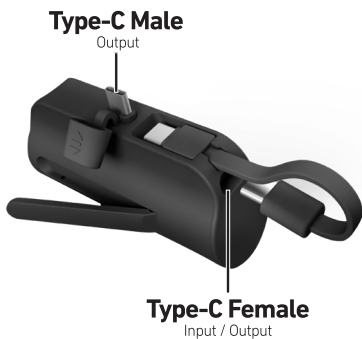

sbs

5000 mAh

NanoTube™ Power Bank  
Ideal for iPhone, Samsung & Others

USB-C

2.4A

12W

TEBB5000PLUGCK

● ○ ○ ○ ○	0-25%
● ● ○ ○ ○	25-50%
● ● ● ○ ○	50-75%
● ● ● ● ○	75-100%

## SPECIFICATION

Type-C female Input: 5V D.C. 2,4A  
Type-C female Output: 5V D.C. 2,4A  
Type-C male Output: 5V D.C. 2,4A  
Total Output: 12W  
Li-ion Battery: 5000mAh (18,5Wh)

5000 mAh

USB-C  
2,4A  
12W