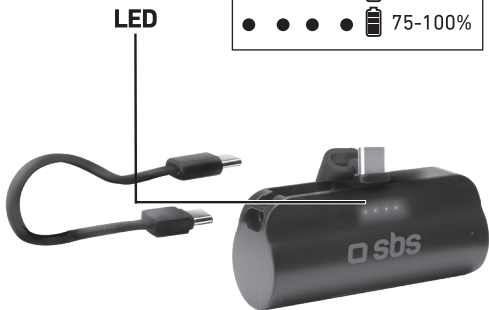

sbs

5000 mAh

NanoTube™ Power Bank  
Ideal for iPhone, Samsung & Others

USB-C

2.4A

12W

TEBB5000PLUGCK

● ○ ○ ○ ○	0-25%
● ● ○ ○ ○	25-50%
● ● ● ○ ○	50-75%
● ● ● ● ○	75-100%

## SPECIFICATION

Type-C female Input: 5V D.C. 2,4A  
Type-C female Output: 5V D.C. 2,4A  
Type-C male Output: 5V D.C. 2,4A  
Total Output: 12W  
Li-ion Battery: 5000mAh (18,5Wh)

5000 mAh

USB-C  
2,4A  
12W