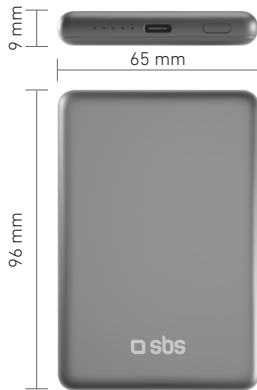

Specifications:

Type-C Input:

DC5V/3A,9V/2A,12V/1.5A

Type-C Output:

DC5V/3A,9V/2.22A,12V/1.67A (PD 20 W)

Wireless Output:

5 W / 7,5 W / 10 W / 15 W

Li-pol Battery:

5000 mAh (3,85 V 19,25 Wh)